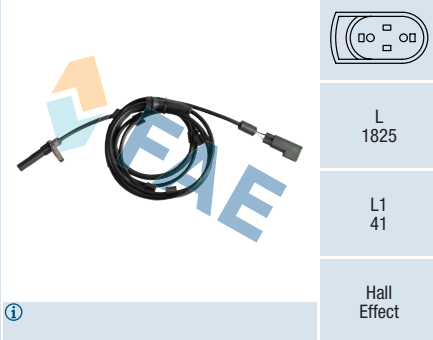

L
1825

L1
41

Hall
Effect

Ref. 78264

Suitable / Reemplaza:

Fiat 46531420