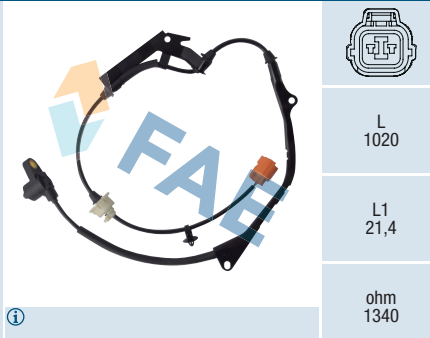

Ref. 78115

Suitable / Reemplaza:

Honda 57455-S84-A52