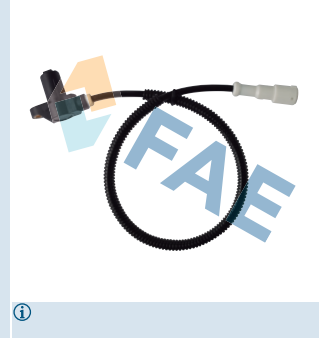

Ref. 78400 NEW

Suitable / Reemplaza:

Opel 1238424
6238355
6238404
90519940
90541132