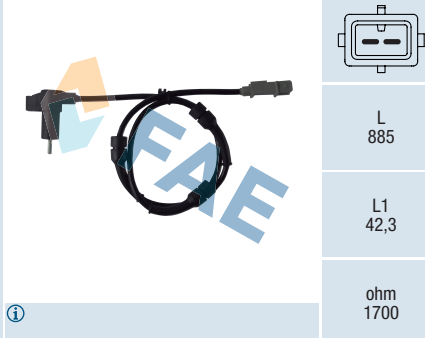

 L

 L1
 37,3

 Hall
 Effect

Ref. 78091

Suitable / Reemplaza:

Citroën 96.217.756
96.227.489
4545 50
Peugeot 4545.50

L
885L1
42,3ohm
1700

Ref. 78096