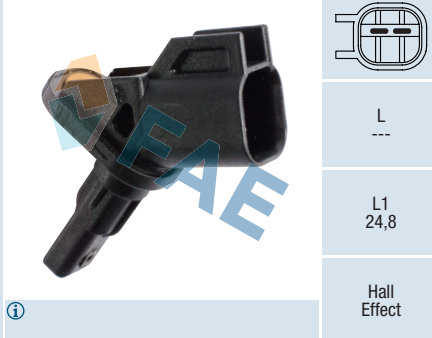

ohm
1100

Ref. 78186

Suitable / Reemplaza:
BMW 34 52 6 762 465

L
660

L1
31

Hall
Effect

Ref. 78180

Suitable / Reemplaza:
Ford 1223620
1690865
1847581
3M5T-2B372-AB
8M5T-2B372-AA
BV6T-2C204-FA
BV6T-2C204-FB
DV6F-2C204-FB
Mazda BP4K-43-701 A
Volvo 9475557