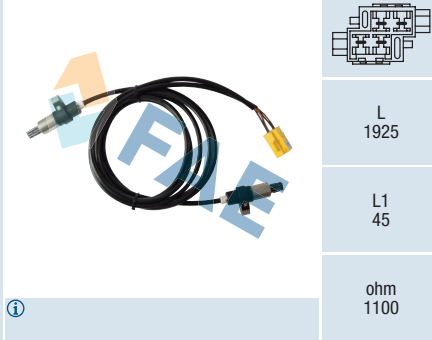

Ref. 78179

Suitable / Reemplaza:
Volvo 9162612