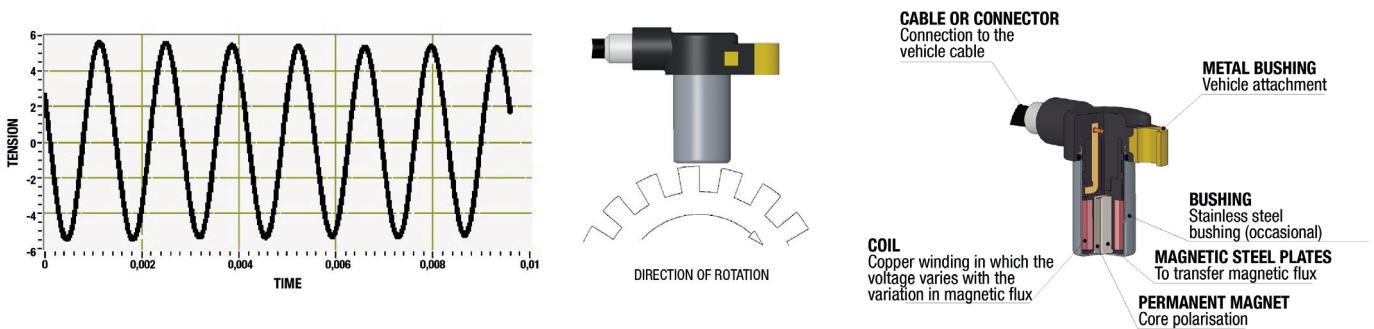

FAE divides these sensors into 2 major groups:

Passive ABS sensors. For toothed wheels.

- Inductive ABS.

Active ABS sensors. For wheels with magnetic coding/toothed wheels.

- Hall ABS.
- Hall ABS with magnetic coding ring.
- Magneto-resistive ABS.

Passive ABS sensors. For toothed wheels (INDUCTIVES).

Passive ABS sensors are typically larger, and do not begin to function until the wheel reaches a set minimum rotational speed. They comprise a coil wound around a magnetic core and a permanent magnet. The magnetic flow generated between the teeth and troughs of the wheel induce a sinusoidal output voltage proportional to the speed of the variations detected by the sensor. The voltage varies in accordance with the speed of rotation and the gap separating the toothed wheel, in both frequency and amplitude. These variations allow the following to be derived from the signal:

Active ABS sensors. For toothed/magnetic coder wheels.

Active ABS sensors are so named because they require an external power input in order to operate.

The response obtained from the sensor is a squared signal, the frequency being proportional to the rotational speed of the wheel. The amplitude of the signal does not depend on speed, while the detection technology allows for readings from 0 km/h.

The operational principle is based on the so-called Hall effect, which comprises the generation of a voltage (the Hall voltage) transversal to the direction of the current in a conductor, when the action of a magnetic field is applied perpendicularly to it.