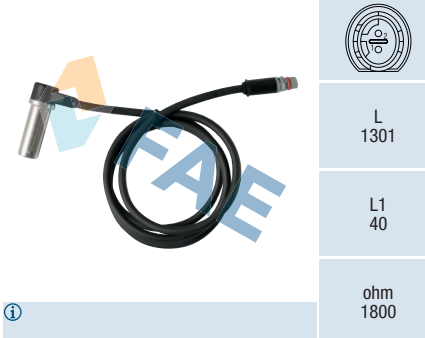

Ref. 78363 NEW

Suitable / Reemplaza:
Iveco 500342090
504007426