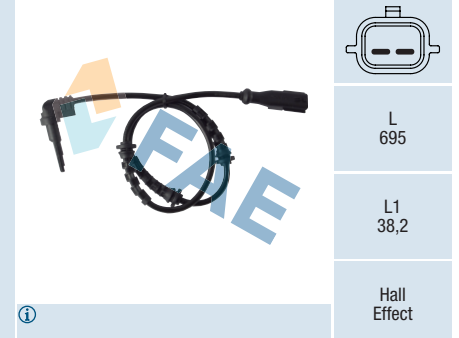

Ref. 78119

Suitable / Reemplaza:

Renault 47 91 000 04R
47 91 091 55R