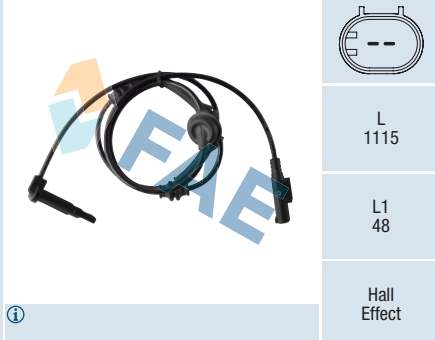

Ref. 78315 NEW

Suitable / Reemplaza:

Fiat 51826112