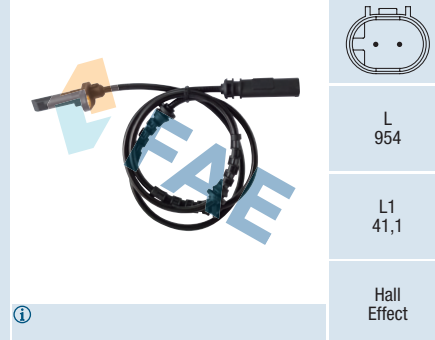

Ref. 78335 NEW

Suitable / Reemplaza:

BMW 34 52 6 775 866