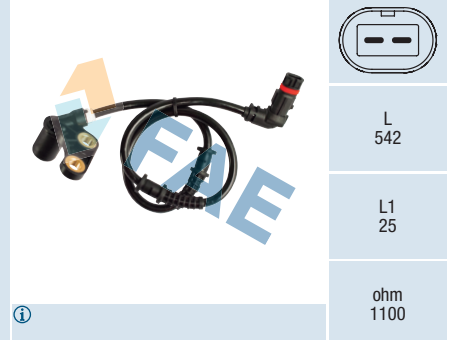

Ref. 78189

Suitable / Reemplaza:
Mercedes 202 540 23 17
A 202 540 23 17