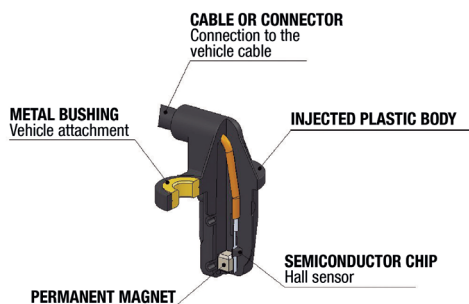

Passive ABS sensors. For toothed wheels (INDUCTIVES).

Passive ABS sensors are typically larger, and do not begin to function until the wheel reaches a set minimum rotational speed. They comprise a coil wound around a magnetic core and a permanent magnet. The magnetic flow generated between the teeth and troughs of the wheel induce a sinusoidal output voltage proportional to the speed of the variations detected by the sensor. The voltage varies in accordance with the speed of rotation and the gap separating the toothed wheel, in both frequency and amplitude. These variations allow the following to be derived from the signal:

Active ABS sensors. For toothed/magnetic coder wheels.

Active ABS sensors are so named because they require an external power input in order to operate.

The response obtained from the sensor is a squared signal, the frequency being proportional to the rotational speed of the wheel. The amplitude of the signal does not depend on speed, while the detection technology allows for readings from 0 km/h.

TECHNICAL INFORMATION

Hall ABS

These sensors are highly accurate and must be installed with great precision. They use a semiconductor sensor coupled to an electronic circuit protecting the sensor from possible voltage spikes, and a permanent magnet.