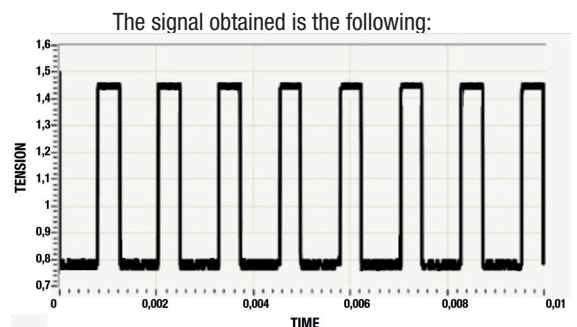

Passive ABS sensors. For toothed wheels (INDUCTIVES).

Passive ABS sensors are typically larger, and do not begin to function until the wheel reaches a set minimum rotational speed. They comprise a coil wound around a magnetic core and a permanent magnet. The magnetic flow generated between the teeth and troughs of the wheel induce a sinusoidal output voltage proportional to the speed of the variations detected by the sensor. The voltage varies in accordance with the speed of rotation and the gap separating the toothed wheel, in both frequency and amplitude. These variations allow the following to be derived from the signal:

Active ABS sensors. For toothed/magnetic coder wheels.

Active ABS sensors are so named because they require an external power input in order to operate.

The response obtained from the sensor is a squared signal, the frequency being proportional to the rotational speed of the wheel. The amplitude of the signal does not depend on speed, while the detection technology allows for readings from 0 km/h.