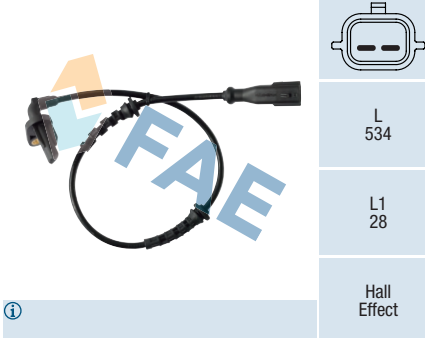

Ref. 78360 NEW

Suitable / Reemplaza:
Dacia 479007380R
Renault 47 90 073 80R
82 00 752 605

L
534

L1
28

Hall
Effect

Ref. 78375 NEW

Suitable / Reemplaza:
Citroën 96.165.516
96.181.978
96.217.752
4545 32
4545 45
Peugeot 4545.32
4545.45
96 165 516
96 181 978
96 217 752
Talbot 9616551680
9618197880