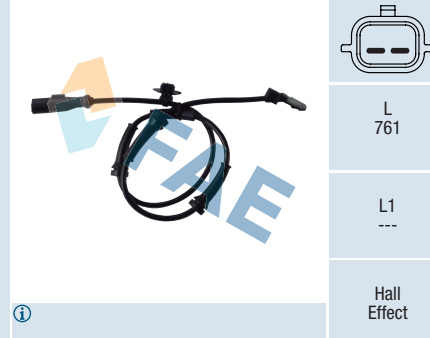

Ref. 78096

Suitable / Reemplaza:

Renault 47 91 098 60R
82 00 441 401